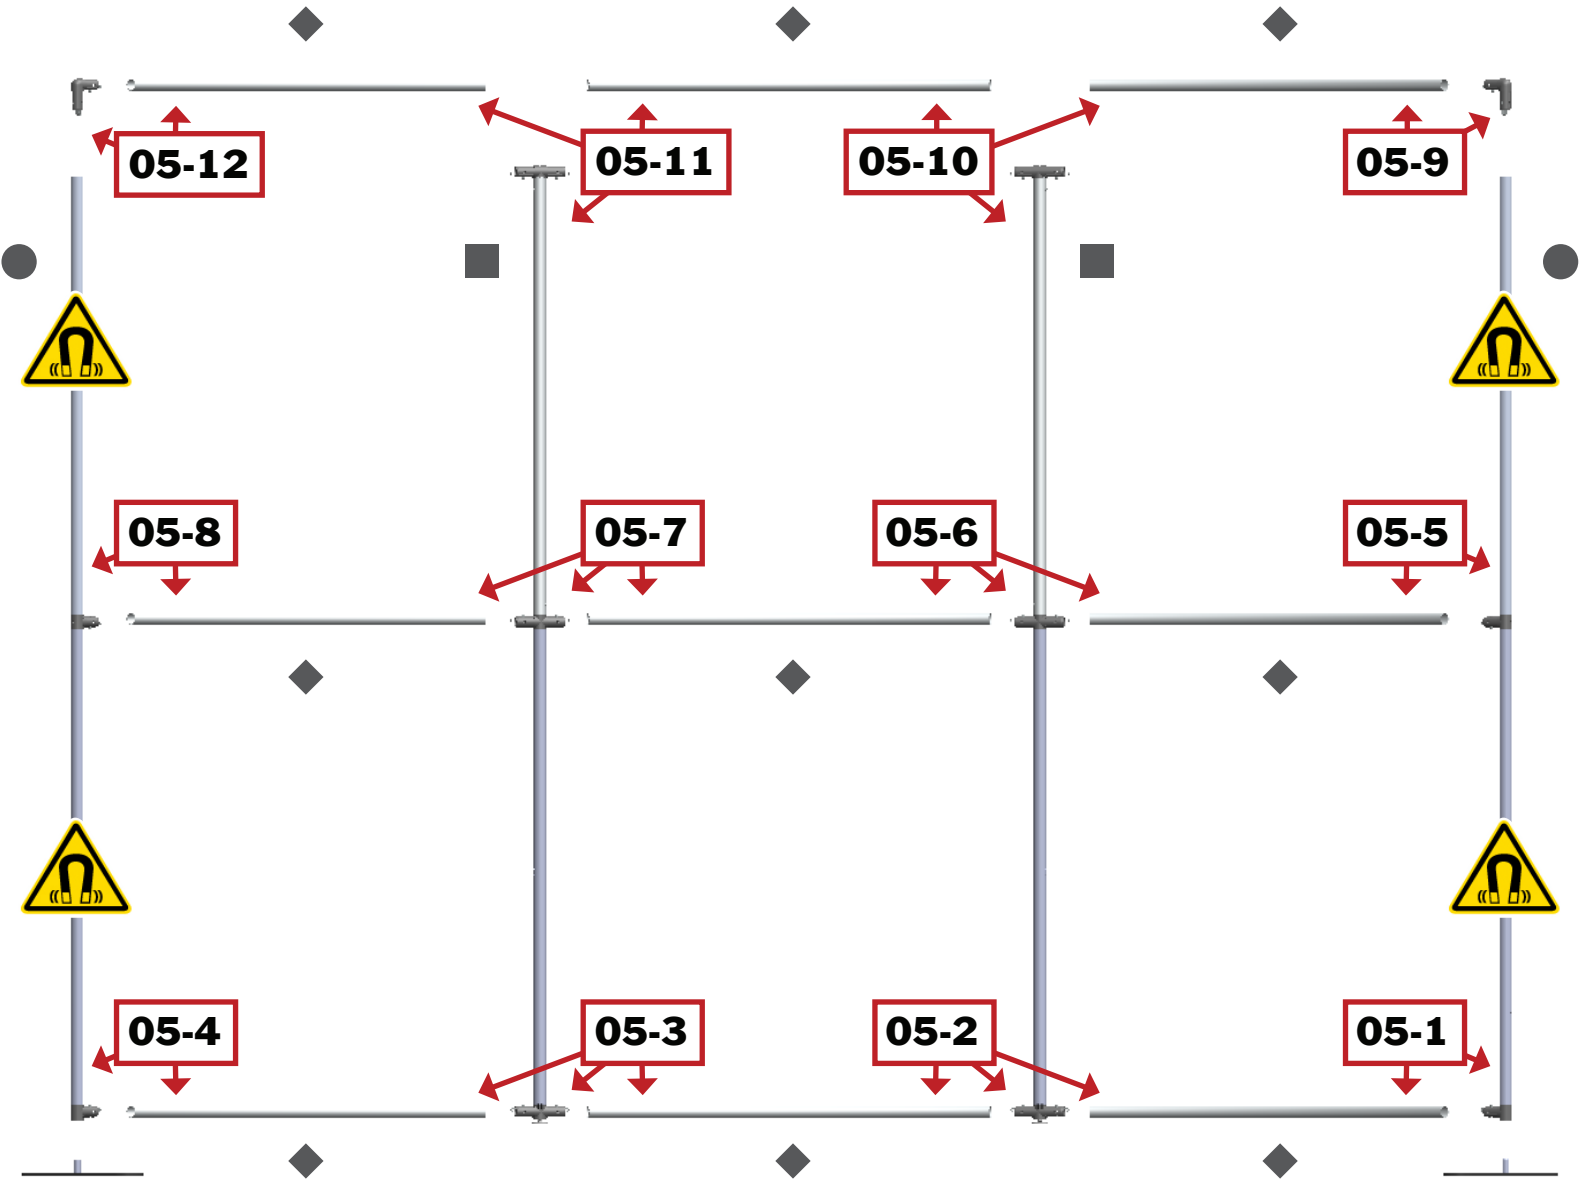

This product may include the following materials for recycle:
aluminum, select wood, fabric, cardboard, paper, steel, and plastics.

1 person assembly recommended:

We are continually improving and modifying our product range and reserve the right to vary the specifications without prior notice. All dimensions and weights quoted are approximate and we accept no responsibility for variance. E&OE. See Graphic Templates for graphic bleed specifications.

*Not to scale

View next page for assembly diagram.

Graphic

x3